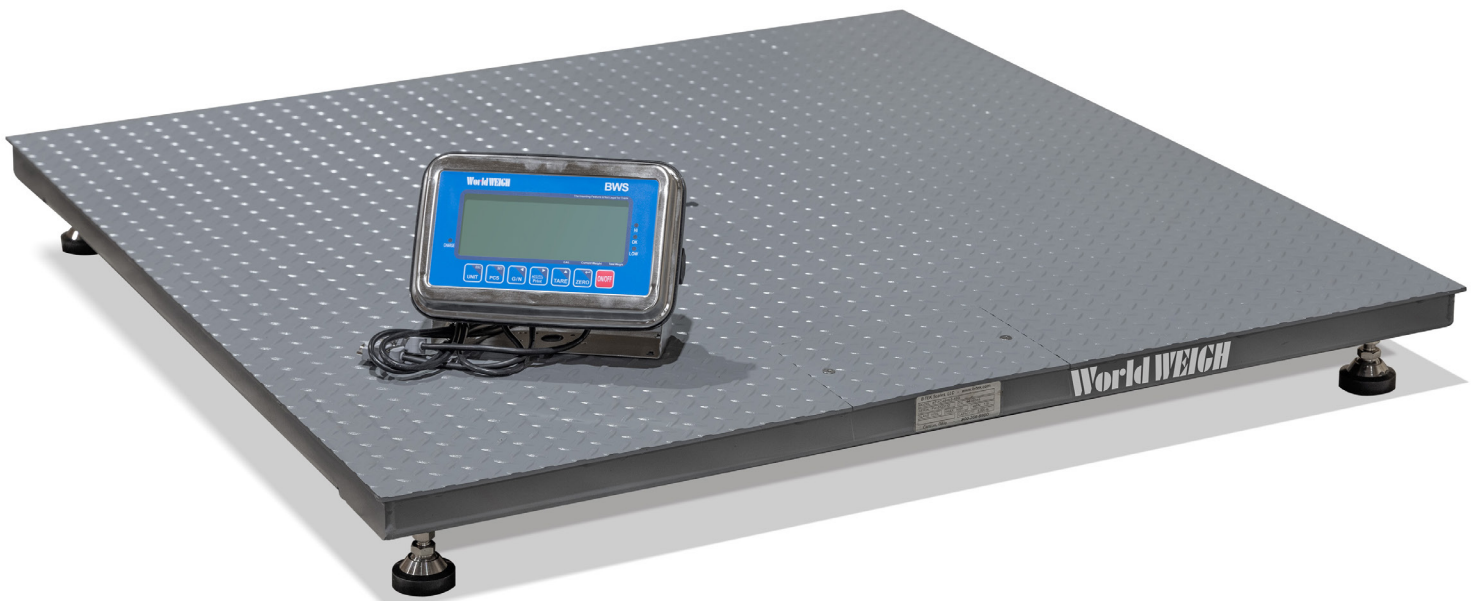

## 4x4 FLOOR SCALE with BWS INDICATOR

- NTEP-approved complete floor scale package that is ideal for warehouse shipping/receiving areas, commercial facilities, and light industrial locations
- Diamond plate decking, shock absorbing leveling feet, and top access NEMA4 FRP junction box
- Plug and play scale and indicator, 5,000 lb capacity, and factory calibration with 1 lb accuracy
- BWS indicator with stainless steel housing, swivel stand, and RS232 printer/computer output
- Extra-large, 2-inch tall indicator display digits with backlight for exceptional visibility

# 4x4 FLOOR SCALE with BWS INDICATOR

## FEATURES

- NTEP Approved
- Factory calibrated 5000 lb x 1 lb
- 4.25" nominal scale height
- Tread plate deck
- Top access NEMA4 FRP junction box
- (4) 2.5k load cells
- 2.5-inch diameter swivel base leveling feet
- Threaded plug for deck foot / lift eye holes
- 20' black interconnect cable with DB9 connector
- Formed channel construction

## BWS FEATURES

- BWS indicator durable stainless steel housing
- Backlit 2-inch LCD display
- Units: kg, lb
- AC line cord / Built-in rechargeable battery
- 30-hour typical battery operation
- One RS232 computer / printer port
- Simple menu navigation and configuration
- IP65 water-resistance rating