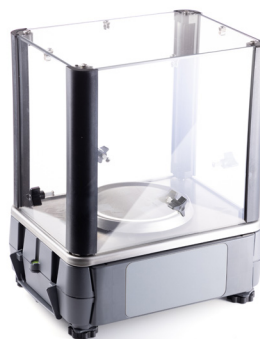

HRCS

High Resolution Counting Scale

Smart
Accurate
Durable

The HRCS High Resolution Counting Scale offers unmatched repeatability and accuracy. Utilizing state-of-the-art digital Quartzell technology to create 1 billion internal counts, the HRCS can weigh objects as light as 10 mg. The HRCS functions as a high-resolution counting scale, high-resolution check weighing scale or a high-resolution standalone bench scale.

Adjustable Feet and Bubble Level

Facilitates easy setup and ensures accurate measurements

HRCS

High Resolution Counting Scale

Smart
Accurate
Durable

Specifications

- 1 billion internal count resolution utilizing a Quartzell transducer
- Aluminum die-cast clamshell base with 1100% overload and shock protection
- (3) Stainless steel weighing platter sizes
- Adjustable feet
- Backlit display with seven 0.5 inch segments
- Units: lb, kg, g, oz and custom
- Ports:
 - (2) RS232 serial ports
 - (1) RJ45 connector dedicated for remote keypad
 - (1) RJ45 Ethernet port
 - (3) Inputs
 - (3) Outputs
 - (1) Mini USB VCP port: connected in parallel with COM2 or consumes COM2 if used
- Applications available:
 - Counting with 40 PLU piece weight data storage
 - Checkweighing
 - High resolution balance for general weighing

Roller Ball Top

Stack Light

Draft Shield

Keypad

Options

- Internal Battery
- Roller Ball Top Shroud (12"x14" platter only)
- Stack Light
- Draft Shield (6" platter only)
- Second Scale Card
- Keypad

Standard Sizes and Capacities