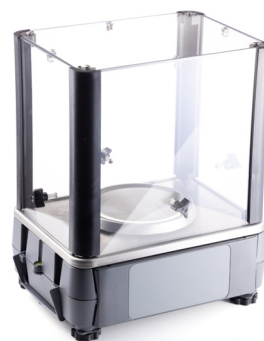

Draft Shield

Options

- Internal Battery
- Roller Ball Top Shroud (12"x14" platter only)
- Stack Light
- Draft Shield (6" platter only)
- Second Scale Card
- Keypad

Standard Sizes and Capacities

Platter Size	Capacity and Resolution lb	Capacity and Resolution kg
6" diameter	2 lb x 0.00002 lb	1000 g x 0.01 g
6" diameter	10 lb x 0.0001 lb	5000 g x 0.05 g
9" x 12"	70 lb x 0.001 lb	35 kg x 0.0005 kg
12" x 14"	70 lb x 0.001 lb	35 kg x 0.0005 kg
12" x 14"	175 lb x 0.002 lb	80 kg x 0.001 kg