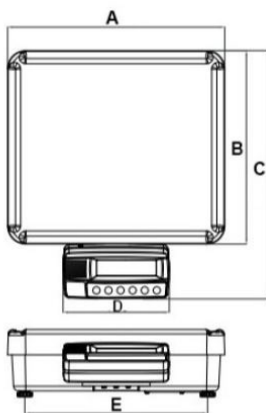

**ACCUSURE**  
**PRECISION BENCH SCALE**

**CUTTING-EDGE TECHNOLOGY**

# ACCUSURE BENCH SCALE

The AccuSure Precision Bench Scale is a high resolution scale at a great price point! The scale has a pan size of 12.75" x 14.25", a much larger weighing surface when it comes to other high resolution scales. The AccuSure comes standard with checkweighing, accumulation and animal weighing applications.

## Features

- COC: NON-NTEP
- Capacity: 30 kg / 60 lb
- Readability: 0.5 g / 0.001 lb
- Die-cast aluminum base frame
- Stainless steel weighing platter
- Weighing Surface: 14.25" x 12.75"
- Adjustable feet
- Backlit 0.875" LCD display
- AC wall adapter
- Built-in rechargeable battery
- Up to 40 hour battery life
- (1) RS-232 serial port
- Units: lb, kg, oz, g
- Shipping weight: 20 lb

Dimensions in inches

A	B	C	D	E	F	G	H
14.25	12.75	16.25	7.00	12.00	10.50	5.00	3.25